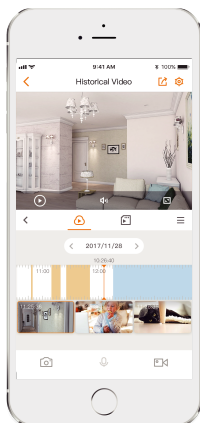

Imou

Cue

720P Wi-Fi Camera

With 720P Full HD live monitoring and two-way audio, Cue lets you stay in touch with your family. Real-time motion detection and instant alerts keep you aware of what is happening at home at anytime from anywhere.

720P HD Video

High definition image

24/7 Protection

Excellent night vision,
feel safe even in complete darkness

Two-way Talk

Communicate with family
and pets easily

Alarm Notification

Get instant alerts while you are
on-the-go

Cloud Service

Live video, storage, and more

Micro SD Card Slot

Supports up to 64GB local
storage

Wi-Fi Connection

IEEE802.11b/g/n(2.4GHz)

Stay close with what you care

With Cloud service, you will have access to what you care as long as Internet is available. You can record daily or motion videos on Cloud and playback anytime anywhere.

Front View

Back View

Specifications

Camera

1/4" 1 Megapixel Progressive CMOS
 1MP (1280 x 720)
 Night Vision: 10m(33ft) Distance
 2.8mm Fixed Lens
 Field of View : 94° (H), 51.5° (V), 114.5° (D)

Video & Audio