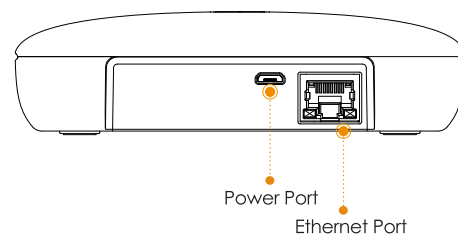

Alarm Station

Alarm Station is the center of a smart alarm system to protect your home 24/7. It keeps your alarm system online and connected to up to 32 Imou detectors. When the Imou detector detects an intrusion, Alarm Station will ring and the volume can reach up to 65dB. You also will get an instant alert message on Imou App.

Specifications

General

Tamper: Unit protection and leaving wall protection
 DC 5V 1A Power Supply
 Power Consumption: < 5W
 Working Environment: -10°C~+55°C (14°F~131°F), less than 95%RH
 Dimension: 125 × 125 × 37.9mm (4.9 × 4.9 × 1.49inch)
 Weight: 0.25 Kg (0.55lb)
 Certification: CE

Wireless

Wireless Frequencies: 433MHz
 Transmit Power: 10dBm
 Transmit Distance: 200m (656.2ft) open area
 Wi-Fi: IEEE802.11b/g/n(2.4GHz)

What's in the box

- 1x Alarm Station
- 1x Power Adapter
- 1x Power Cable
- 1x Screw Package
- 1x QSG